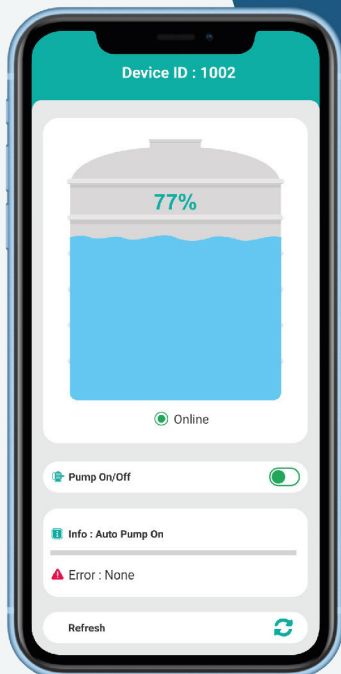

## Smart Water Tank Live Monitor & Controller

Dual Tank

24x7 Live Water  
Level Updates

Dry run  
protection

Auto ON/OFF

Remote Access

Buzzer  
Notification

MADE IN INDIA CE  
ISO 9001:2015