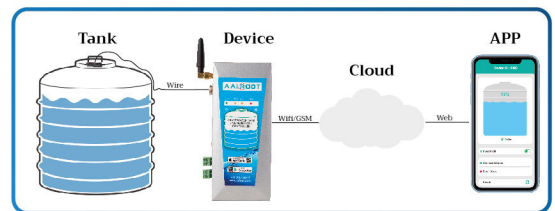

Specification

Models	TC1W	TC1WS	TC2W	TC2WS
Monitor and Pump Control	Single Tank		Dual Tank	
Relay Output	Up to 3HP	As per Starter Capacity	Up to 3HP	As per Starter Capacity
MCB Type Starter / Switch Board	Supported	Not Supported	Supported	Not Supported
Push to Start/ Push to Stop Button Starter	Not Supported	Supported	Not Supported	Supported
Connectivity	Wifi			
Connectivity - GSM	Optional			
Diamention (MM) LBH | Weight (Kg)	82x42x170 | 0.5		154x42x170 | 0.9	

Features

APP

- ❖ 24x7 Live water level monitoring
- ❖ Manual pump Controls ON/OFF
- ❖ Operational history
- ❖ Notification via APP
- ❖ Time sheduler for pump ON (Online Only)
- ❖ Multiple device monitoring via single APP
- ❖ Remote access

DEVICE

- ❖ Elegant design
- ❖ Dual tank level monitoring & controller
- ❖ Supported push to start and push to stop -button starter
- ❖ LED indication
- ❖ Wifi / GSM Connectivity
- ❖ Online / Offline mode
- ❖ Wall mountable
- ❖ Dry run protection
- ❖ Buzzer notifications

SENSOR

- ❖ Water proof premium quality ultrasonic sensor
- ❖ Mounted top of water tank non conductivity -sensor on the water
- ❖ High accuracy of water level
- ❖ Sensor range upto 10 feet

Where to use

- ❖ Over head tank
- ❖ Under ground tank
- ❖ Government concrete water tank
- ❖ Agriculture water storage tank
- ❖ All type of water tanks...

Manufactured by

AALROOT

3/271 C, Kulathur Road,
Venkittapuram, Chinnampalayam
Coimbatore - 641062, TN, India.
Ph: 7010105777 | www.aalroot.com